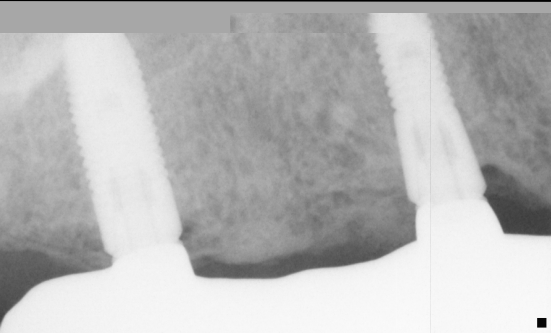

Hybrid- Maxilla & Mandible

Background: MC wanted a full set of teeth which did not come out of his mouth. He wanted to replace his missing maxillary and mandibular teeth with dental implants and a hybrid restoration.

Before

Final Hybrid (not removable)