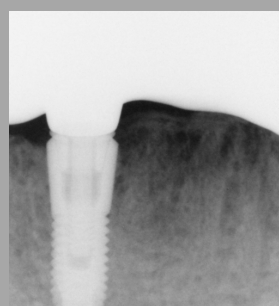

Hybrid- Maxilla & Mandible

Background: MC wanted a full set of teeth which did not come out of his mouth. He wanted to replace his missing maxillary and mandibular teeth with dental implants and a hybrid restoration.

Before

Final Hybrid (not removable)