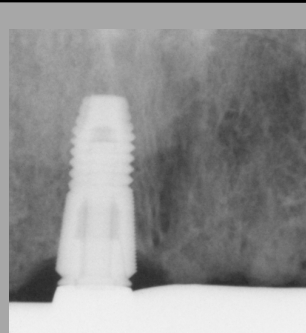

Hybrid- Maxilla & Mandible

Background: MC wanted a full set of teeth which did not come out of his mouth. He wanted to replace his missing maxillary and mandibular teeth with dental implants and a hybrid restoration.

Before

Final Hybrid (not removable)