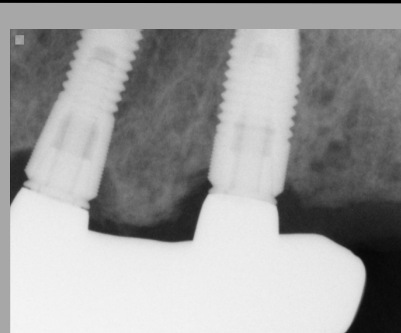

Hybrid- Maxilla & Mandible

Background: MC wanted a full set of teeth which did not come out of his mouth. He wanted to replace his missing maxillary and mandibular teeth with dental implants and a hybrid restoration.

Before

Final Hybrid (not removable)