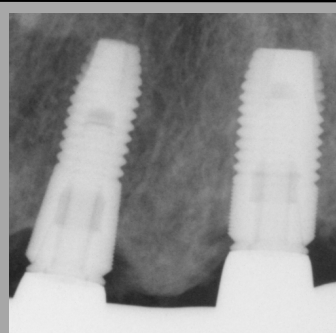

Hybrid- Maxilla & Mandible

Background: MC wanted a full set of teeth which did not come out of his mouth. He wanted to replace his missing maxillary and mandibular teeth with dental implants and a hybrid restoration.

Before

Final Hybrid (not removable)